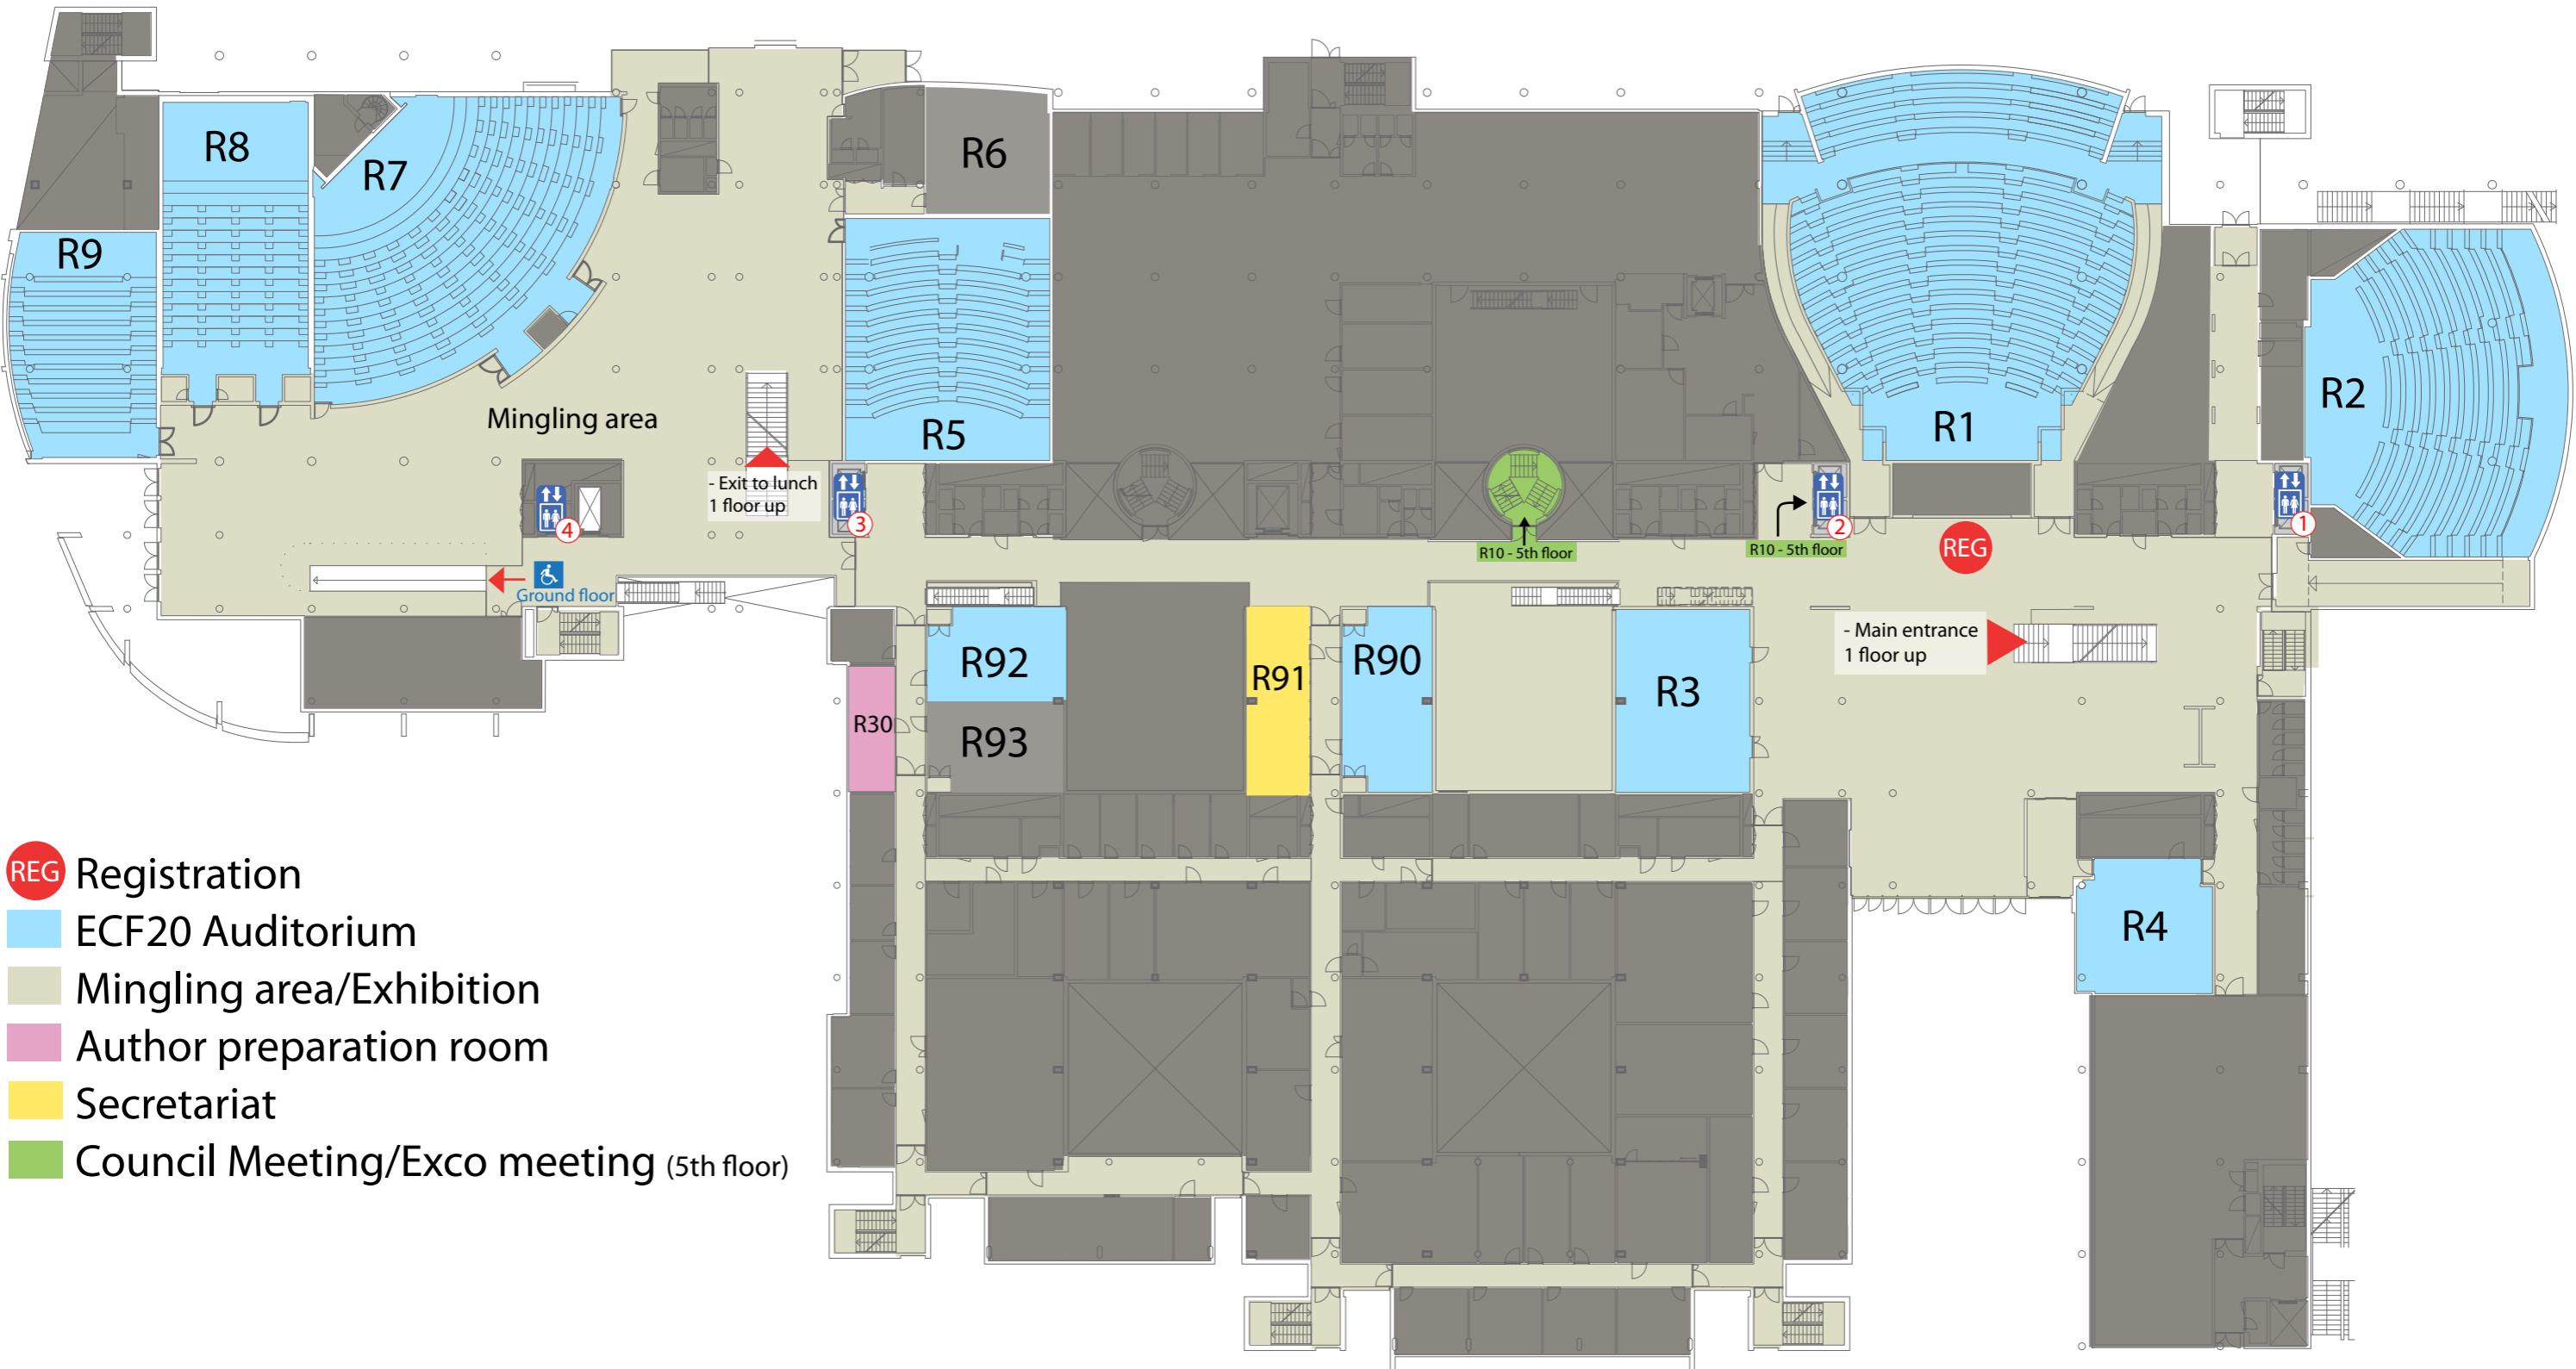

Natural Science Building - sub level 1 (Realfagbygget etg. U1)

- REG** Registration
- ECF20 Auditorium**
- Mingling area/Exhibition**
- Author preparation room**
- Secretariat**
- Council Meeting/Exco meeting (5th floor)**